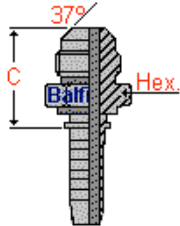

Balfit[®] 24 Series - MJIC - Male Two Piece - Skive - High Pressure Stems

Skive: 100R12, 4SH, 4SP

Balfit[®] Spiral JIC Male 37° - 24.2000

carbon steel, JIC American thread, 37° flared male for crimping on high pressure hydraulic hoses

According to **ISO 12151-5** and **ISO 8434-2** According to **SAE J516 / SAE J514**

Material : carbon steel, zinc plated

Ferrules : Balfit[®] ferrules series 20.400 and 20.403

Hoses : Balflex[®] Balmaster hoses **SAE 100R9R / SAE 100R12 / DIN EN 856 4SP**

may be also used on Balflex[®] Powerspir DIN EN 856 4SH hoses with Balfit ferrules series 20.403

part number	hose dash	hose	thread	thread	C	Hex.
		Ø	dash	dash		
		inch			mm	mm
24.2000.0808	- 8	1/2"	3/4" - 16	- 8	32	22
24.2000.0810	- 8	1/2"	7/8" - 14	- 10	35	24
24.2000.1010	- 10	5/8"	7/8" - 14	- 10	35	24
24.2000.1012	- 10	5/8"	1-1/16" - 12	- 12	40	27
24.2000.1212	- 12	3/4"	1-1/16" - 12	- 12	40	27
24.2000.1214	- 12	3/4"	1-3/16" - 12	- 14	41	32
24.2000.1216	- 12	3/4"	1-5/16" - 12	- 16	42	36
24.2000.1616	- 16	1"	1-5/16" - 12	- 16	43	36
23.2000.2020 *	- 20	1-1/4"	1-5/8" - 12	- 20	49	46
23.2000.2424 *	- 24	1-1/2"	1-7/8" - 12	- 24	54	50
23.2000.3232 *	- 32	2"	2-1/2" - 12	- 32	72	65

* On 1.1/4", 1.1/2" and 2" apply 23.2000

also available:

Balfit[®] Stainless Steel Spiral JIC Male

(add an 'S' at the end of the part number; ex: 24.2000.0808 S)

Construction characteristics and dimensions may be changed at anytime without prior notice