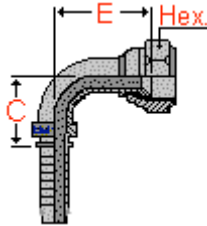

# Balfit<sup>®</sup> 24 Series - FJIC 90° Female Swivel Two Piece - Skive - High Pressure Stems

Skive: 100R12, 4SH, 4SP

## Balfit<sup>®</sup> Spiral JIC 37° - 90° Swept Swivel Female - 24.4092

*solid-piece, carbon steel, JIC American thread, 37° flared 90° Swept for crimping on high pressure hydraulic hoses*

According to **ISO 12151-5** and **ISO 8434-2** According to **SAE J516 / SAE J514**

part number	hose dash	hose	thread	thread dash	C	E	Hex.
		Ø			Cut Off		
		inch			mm	mm	mm
24.4092.0808	- 8	1/2"	3/4" - 16	- 8	39	42	24
24.4092.0810	- 8	1/2"	7/8" - 14	- 10	44	47	27
24.4092.1010	- 10	5/8"	7/8" - 14	- 10	46	46	27
24.4092.1012	- 10	5/8"	1-1/16" - 12	- 12	45	49	32
24.4092.1212	- 12	3/4"	1-1/16" - 12	- 12	56	54	32
24.4092.1214	- 12	3/4"	1-3/16" - 12	- 14	58	58	36
24.4092.1216	- 12	3/4"	1-5/16" - 12	- 16	63	62	41
24.4092.1616	- 16	1"	1-5/16" - 12	- 16	73	71	41
23.4092.2020 *	- 20	1-1/4"	1-5/8" - 12	- 20	85	88	50
23.4092.2424 *	- 24	1-1/2"	1-7/8" - 12	- 24	99	101	55
23.4092.3232 *	- 32	2"	2-1/2" - 12	- 32	125	124	70